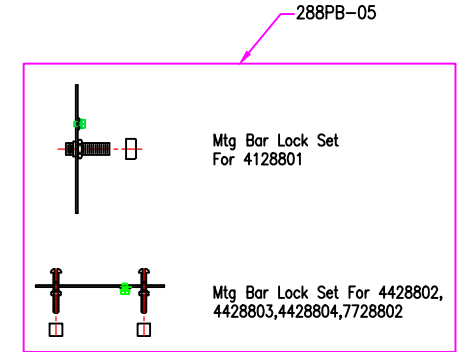

3128815-710  
3128815-962  
3128815-112

6528803-710  
6528803-962  
6528803-112(Kemal)

7728803-710  
7728803-962  
7728803-112(Kemal)

4428803-710  
4428803-962  
4428803-05  
4428803-112

4128801-710  
4128801-962  
4128801-05  
4128801-112

4428804-710  
4428804-962  
4428804-05  
4428804-112

4428802-710  
4428802-962  
4428802-05  
4428802-112

# Canfield Collection (288) Replacement Parts

All New Replacement Parts:

Part Number	Description	Used On
288CK1-XXX	Canopy Kit, Including canopy,Mtg bar,RTN,Hex nut(2),Screw collar set & swivel and 6" stem/w RTN	3128803,3128805,3128809,6128801
288CK2-XXX	Canopy Kit, Including Canopy,Mtg bar,RTN,Hex nut(2), Lock washer(2) and Screw collar set	3128815
288CK3-XXX	Canopy Kit, Including Canopy,Mtg bar,RTN,Hex nut(2), Lock washer(2) and Screw collar set	6528803
288PB-XXX	Parts Bag, Canfield collection	For Canfield collection
G560290-303	Glass,#5 1/2", with 4 3/4" height, Etched / White Inside	3128803,3128805,3128809,3128815,4128801,4428802,4428803,4428804,6128801
G560291-303	Glass,#15 3/4", with 5 1/8" height, Etched / White Inside	6528803,7728803
260135-15	Metal Socket Ring, threads to match medium base socket, white	3128803,3128805,3128809,3128815,4128801,4428802,4428803,4428804,6128801
9100-XXX	Standard chain,6FT	6528803
9116-XXX	Heavy chain,10FT	3128815
9122-XXX	Link & loop	3128803,3128805,3128809,6128801
9199-XXX	Accessory 12" Stem	3128803,3128805,3128809,6128801
288PB-05	Parts Bag, for 4128801-05,4428802-05,4428803-05,4428804-05,7728802-05	4128801-05,4428802-05,4428803-05,4428804-05,7728802-05